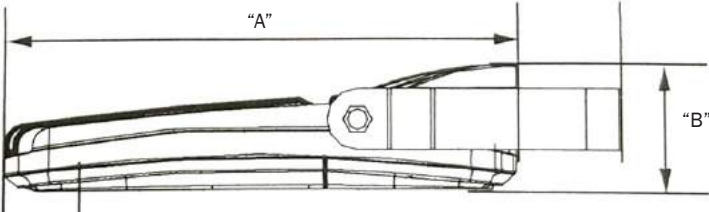

Made in the U.S.A.

RA LED High Output Area Light

Dimensions:

MODEL	"A" Dimension	"B" Dimension	Width
RA-120-5-LED, RA-180-5-LED	15"	3 5/8"	13 1/2"
RA-240-5-LED, RA-300-5-LED, RA-360-5-LED	22"	3 7/8"	16"

Adapters Available: